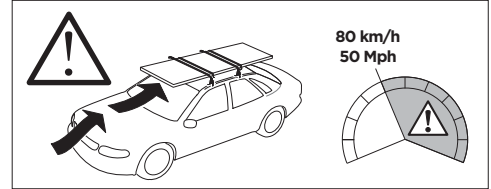

1

Kit 5095

SKODA Octavia II, 4-dr Sedan, 04-08, 09-12

ISO 11154-E